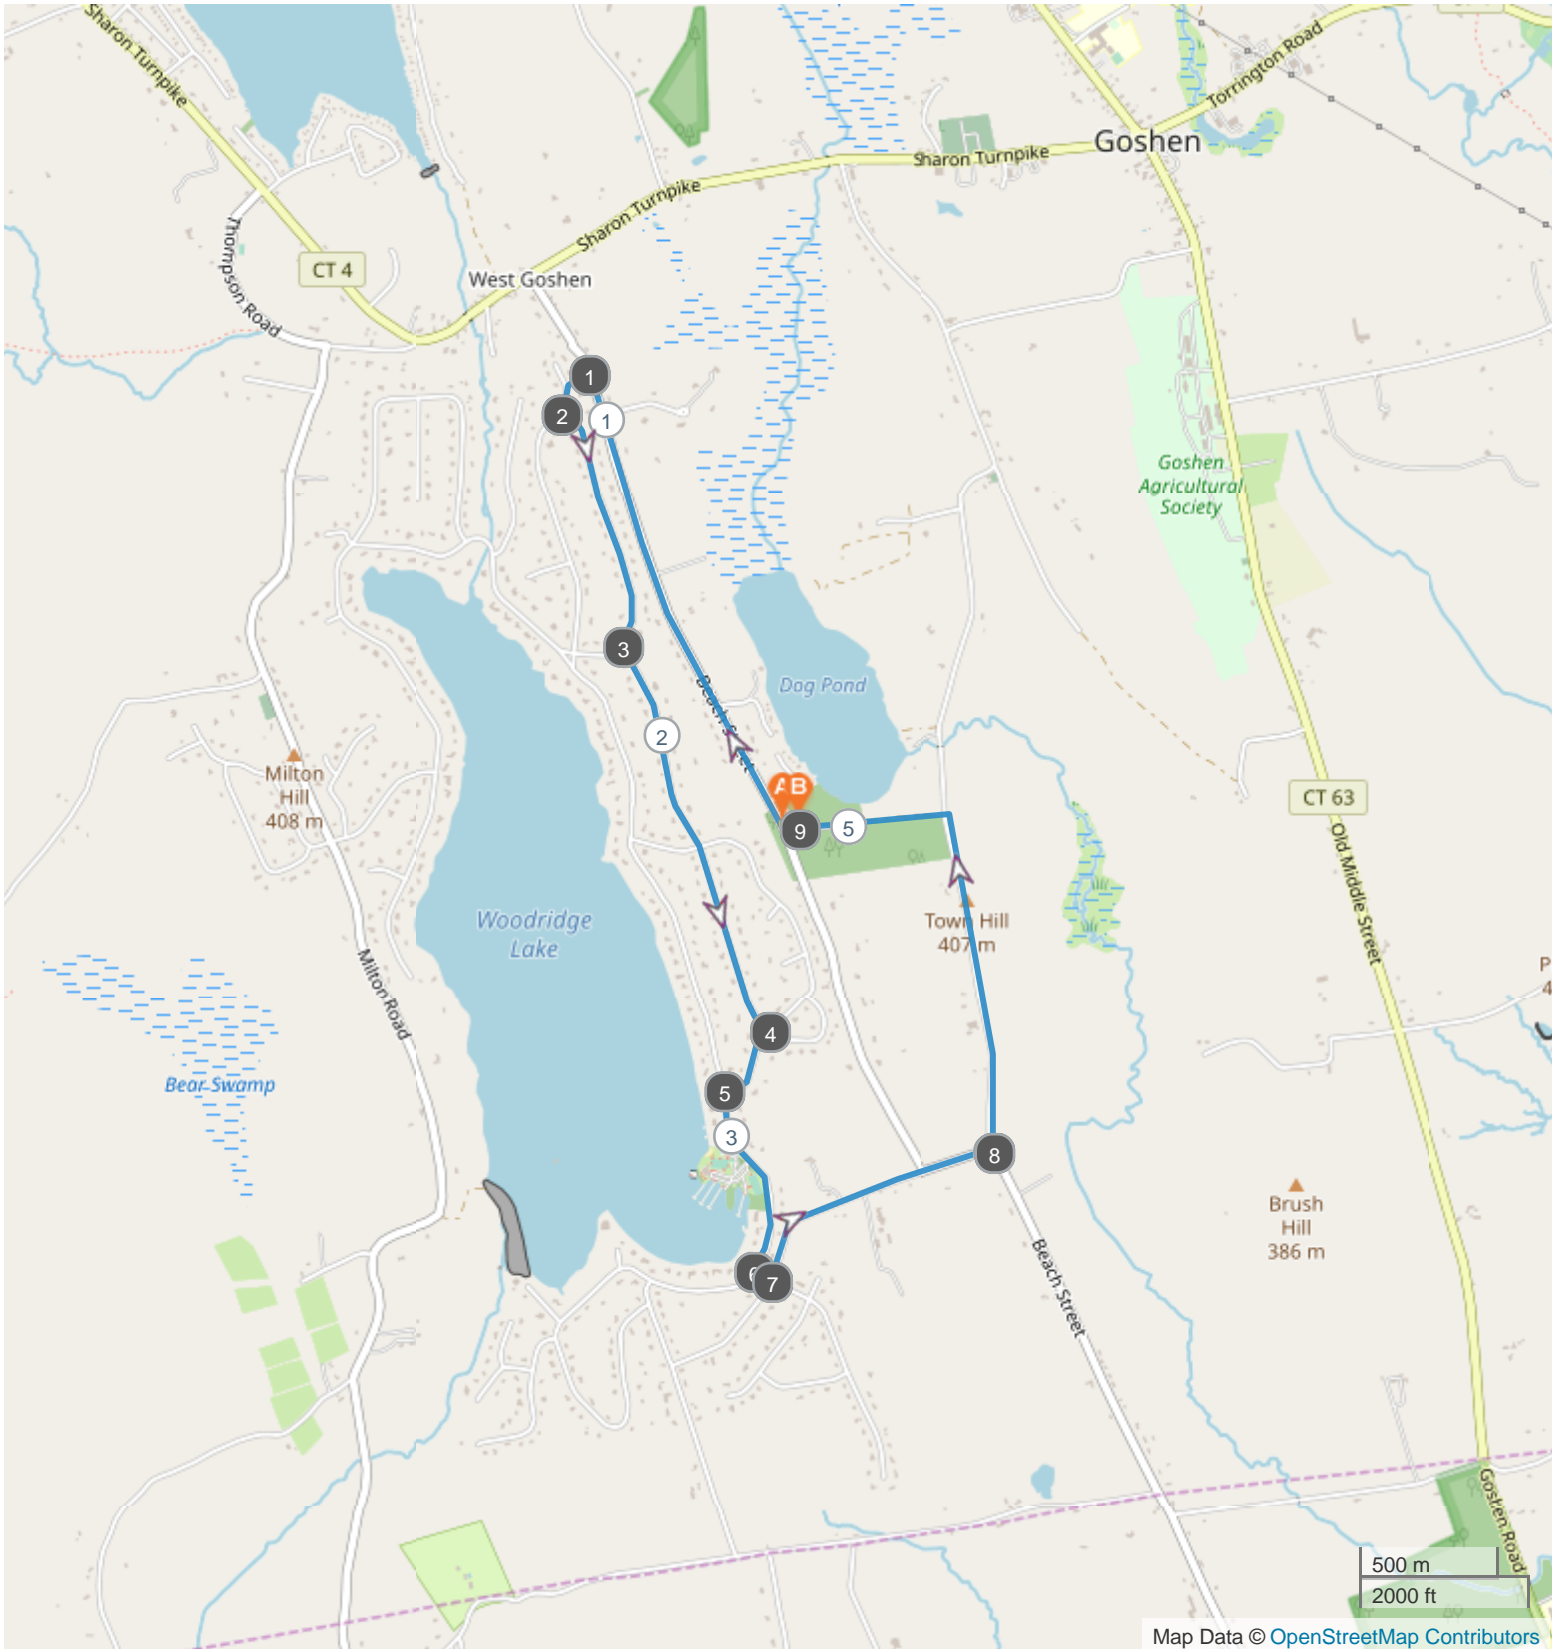

SMK Race Running Route

ROUTE DIRECTIONS

No	Miles	Turn	Directions
1	1.104	←	Turn left onto Shelbourne Drive
2	1.223	→	Turn right onto Ashley Drive
3	1.788	→	Turn right onto Wellsford Drive
4	2.718	→	Turn right onto Sherbrook Drive
5	2.904	←	Turn left onto East Hyerdale Drive
6	3.346	←	Turn left onto Brynmoor Court
7	3.391	←	Turn left onto Ives Road
8	4.008	←	Turn left onto Town Hill Road
9	5.108		FINISH